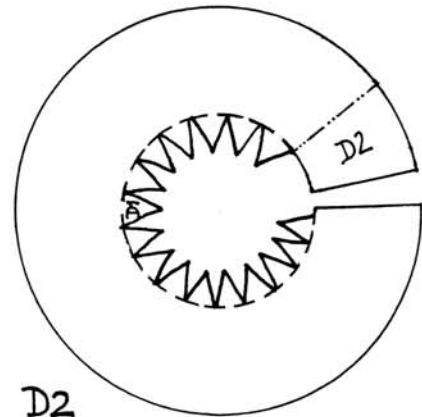

Model of the **ESA** Herschel telescope (scale 1:34) © Dirk Brockmann MMVII
Sheet 1 (suggested colour: dark blue)

Model of the **ESA** Herschel telescope (scale 1:34) © Dirk Brockmann MMVII
Sheet 2 (suggested colour: light green)

Model of the **ESA** Herschel telescope (scale 1:34) © Dirk Brockmann MMVII
Sheet 4 (suggested colour: dark grey)

D7

D3

D6b

D2

ESA astronaut - to give us an idea of size