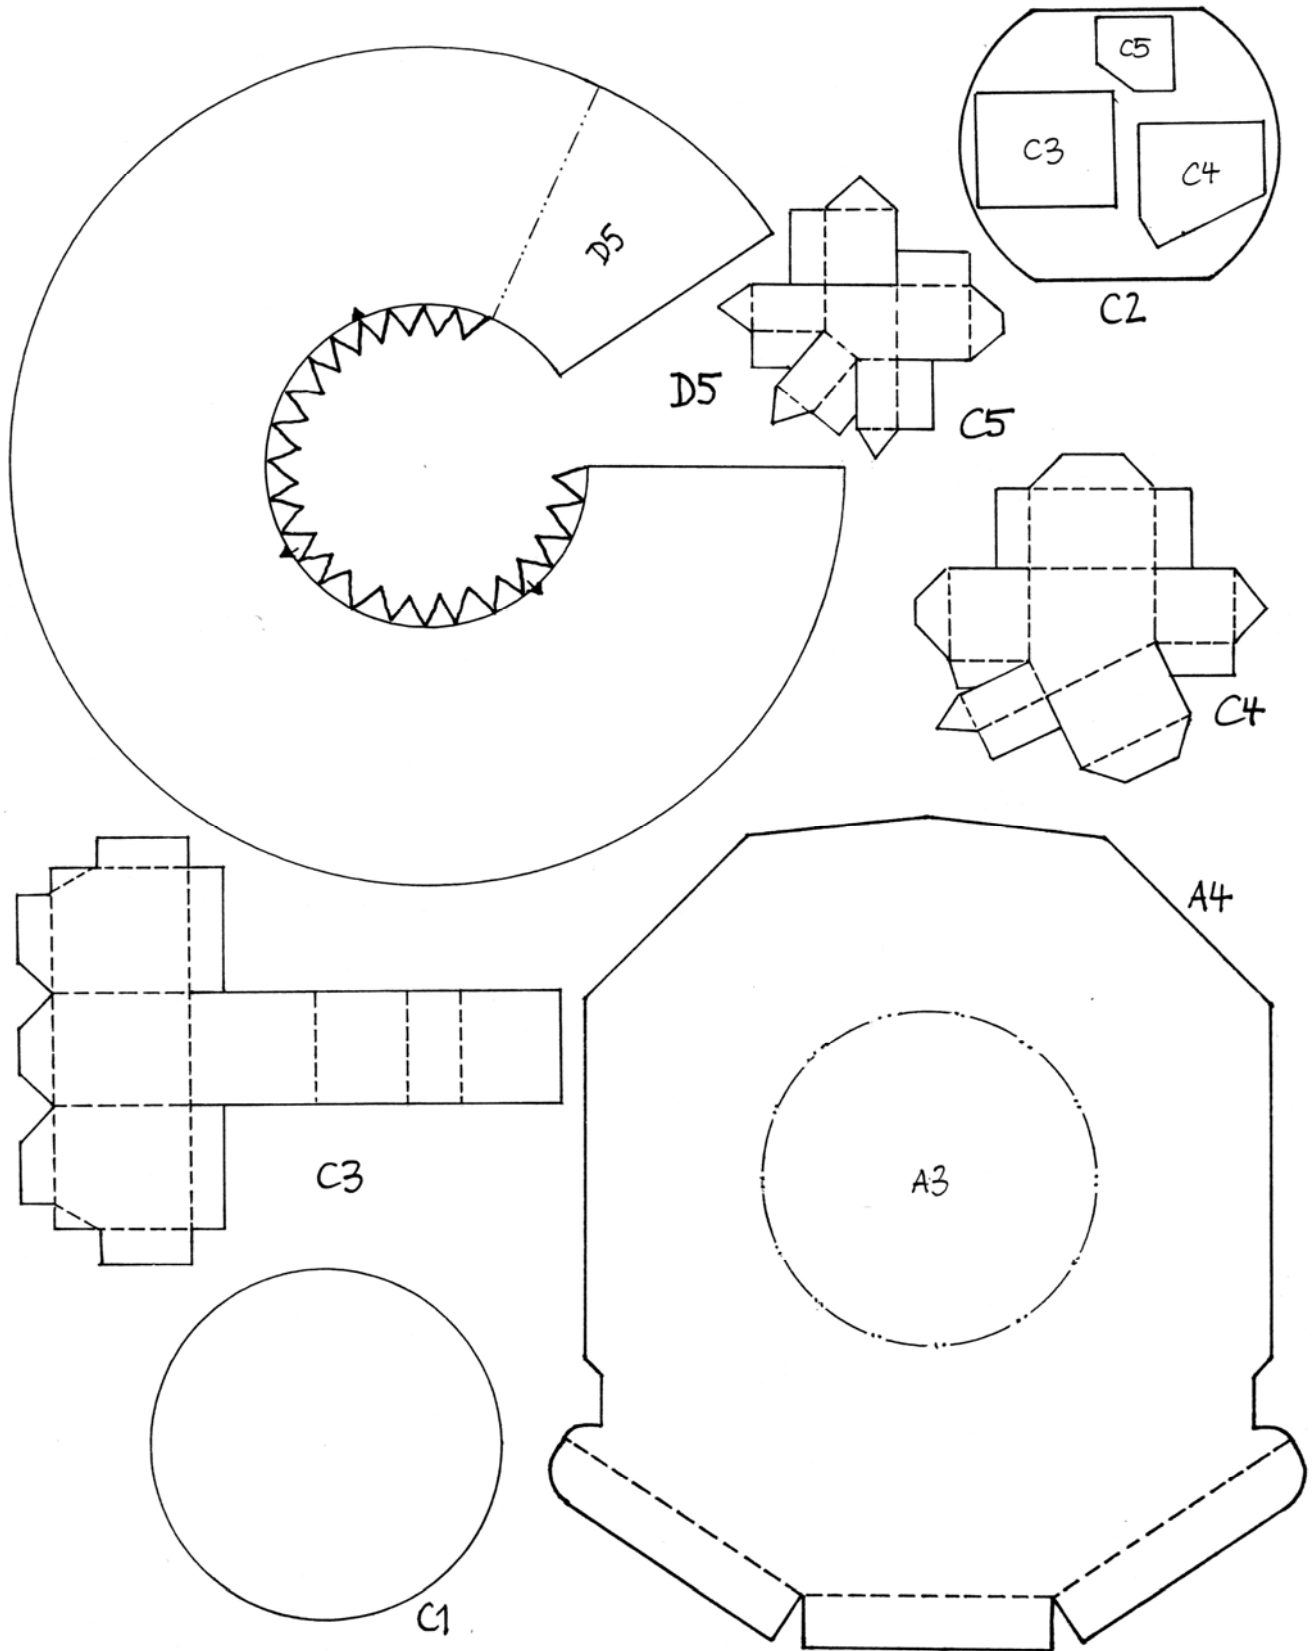

Model of the **ESA** Herschel telescope (scale 1:34) © Dirk Brockmann MMVII
Sheet 1 (suggested colour: dark blue)

Model of the **ESA** Herschel telescope (scale 1:34) © Dirk Brockmann MMVII
Sheet 2 (suggested colour: light green)

Model of the **ESA** Herschel telescope (scale 1:34) © Dirk Brockmann MMVII
Sheet 4 (suggested colour: dark grey)

D7

D3

D6b

D2

ESA astronaut - to give us an idea of size