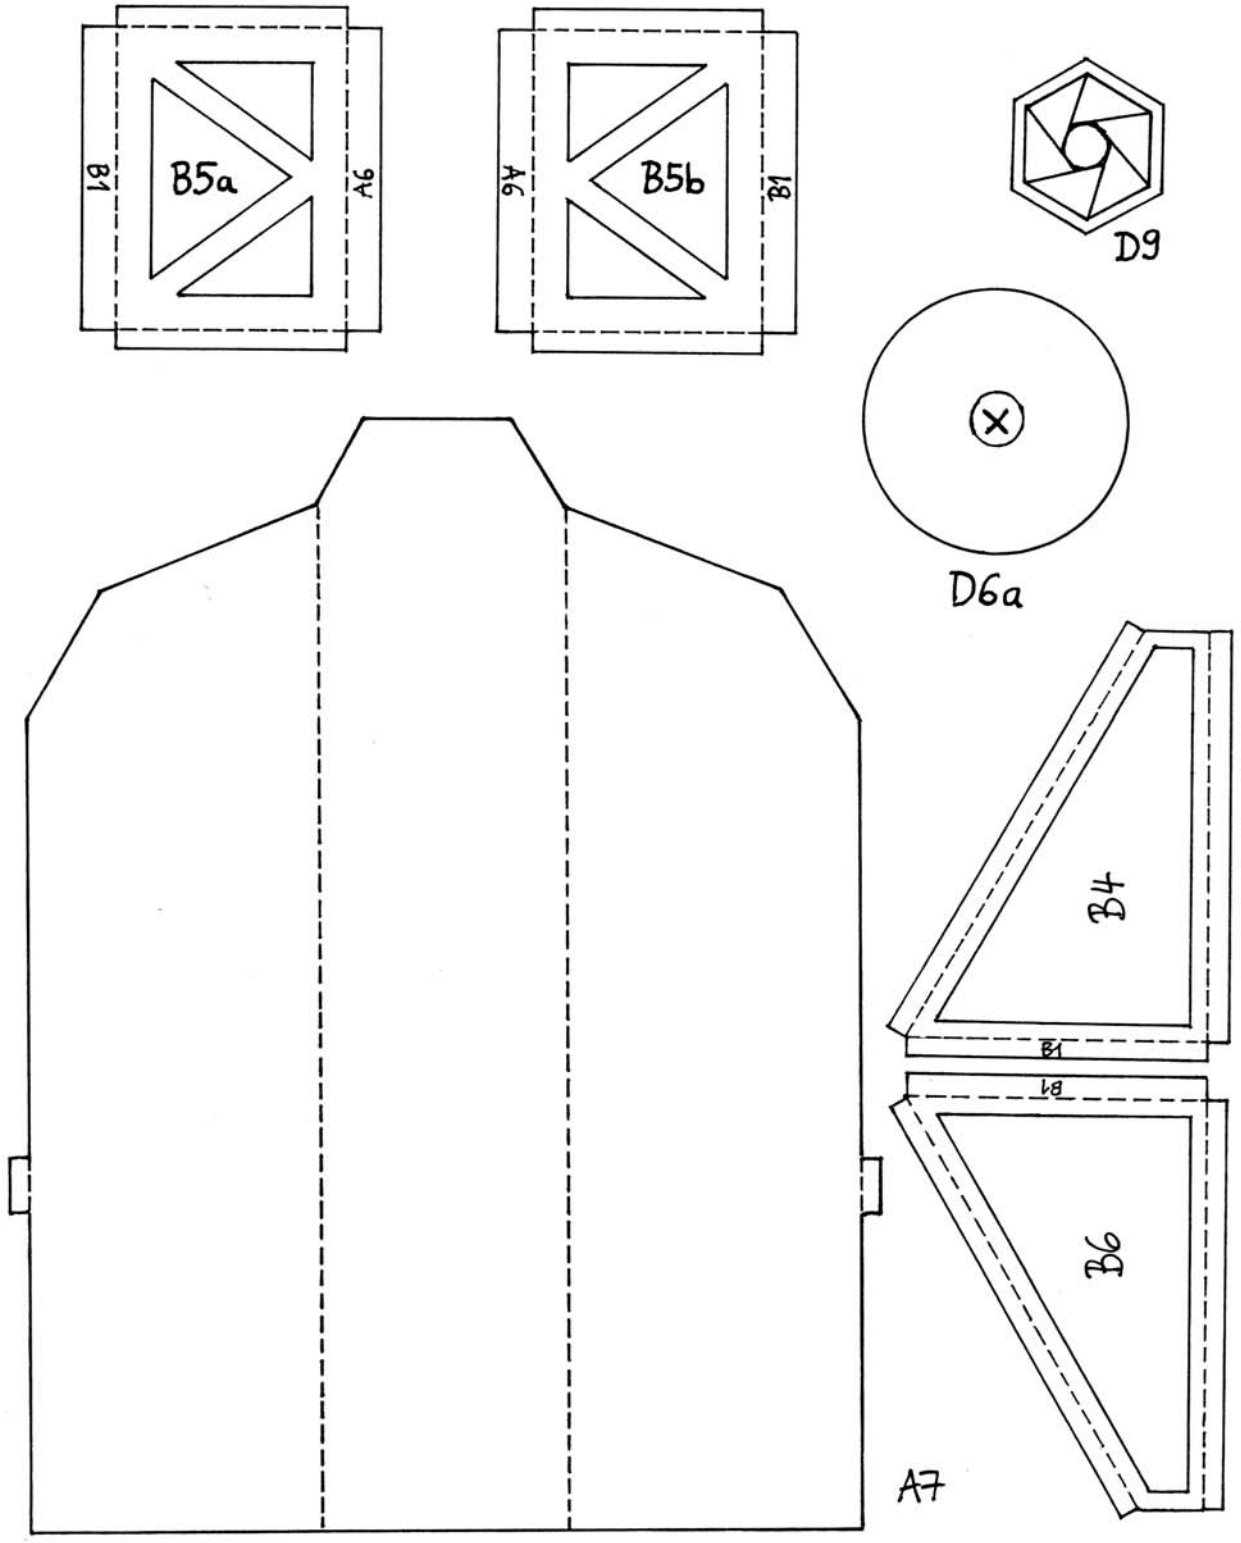

Model of the **ESA** Herschel telescope (scale 1:34) © Dirk Brockmann MMVII
Sheet 1 (suggested colour: dark blue)

Model of the **ESA** Herschel telescope (scale 1:34) © Dirk Brockmann MMVII
Sheet 2 (suggested colour: light green)

Model of the **ESA** Herschel telescope (scale 1:34) © Dirk Brockmann MMVII
Sheet 4 (suggested colour: dark grey)

D7

D3

D6b

D2

ESA astronaut - to give us an idea of size