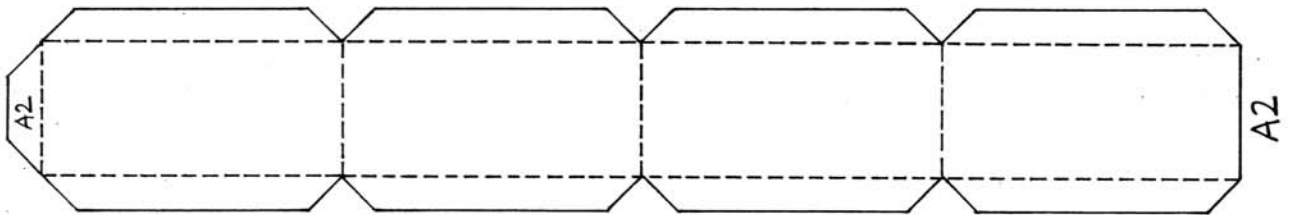

Model of the **ESA** Herschel telescope (scale 1:34) © Dirk Brockmann MMVII
Sheet 1 (suggested colour: dark blue)

Model of the **ESA** Herschel telescope (scale 1:34) © Dirk Brockmann MMVII
Sheet 2 (suggested colour: light green)

Model of the **ESA** Herschel telescope (scale 1:34) © Dirk Brockmann MMVII
Sheet 4 (suggested colour: dark grey)

D7

D3

D6b

D2

ESA astronaut - to give us an idea of size