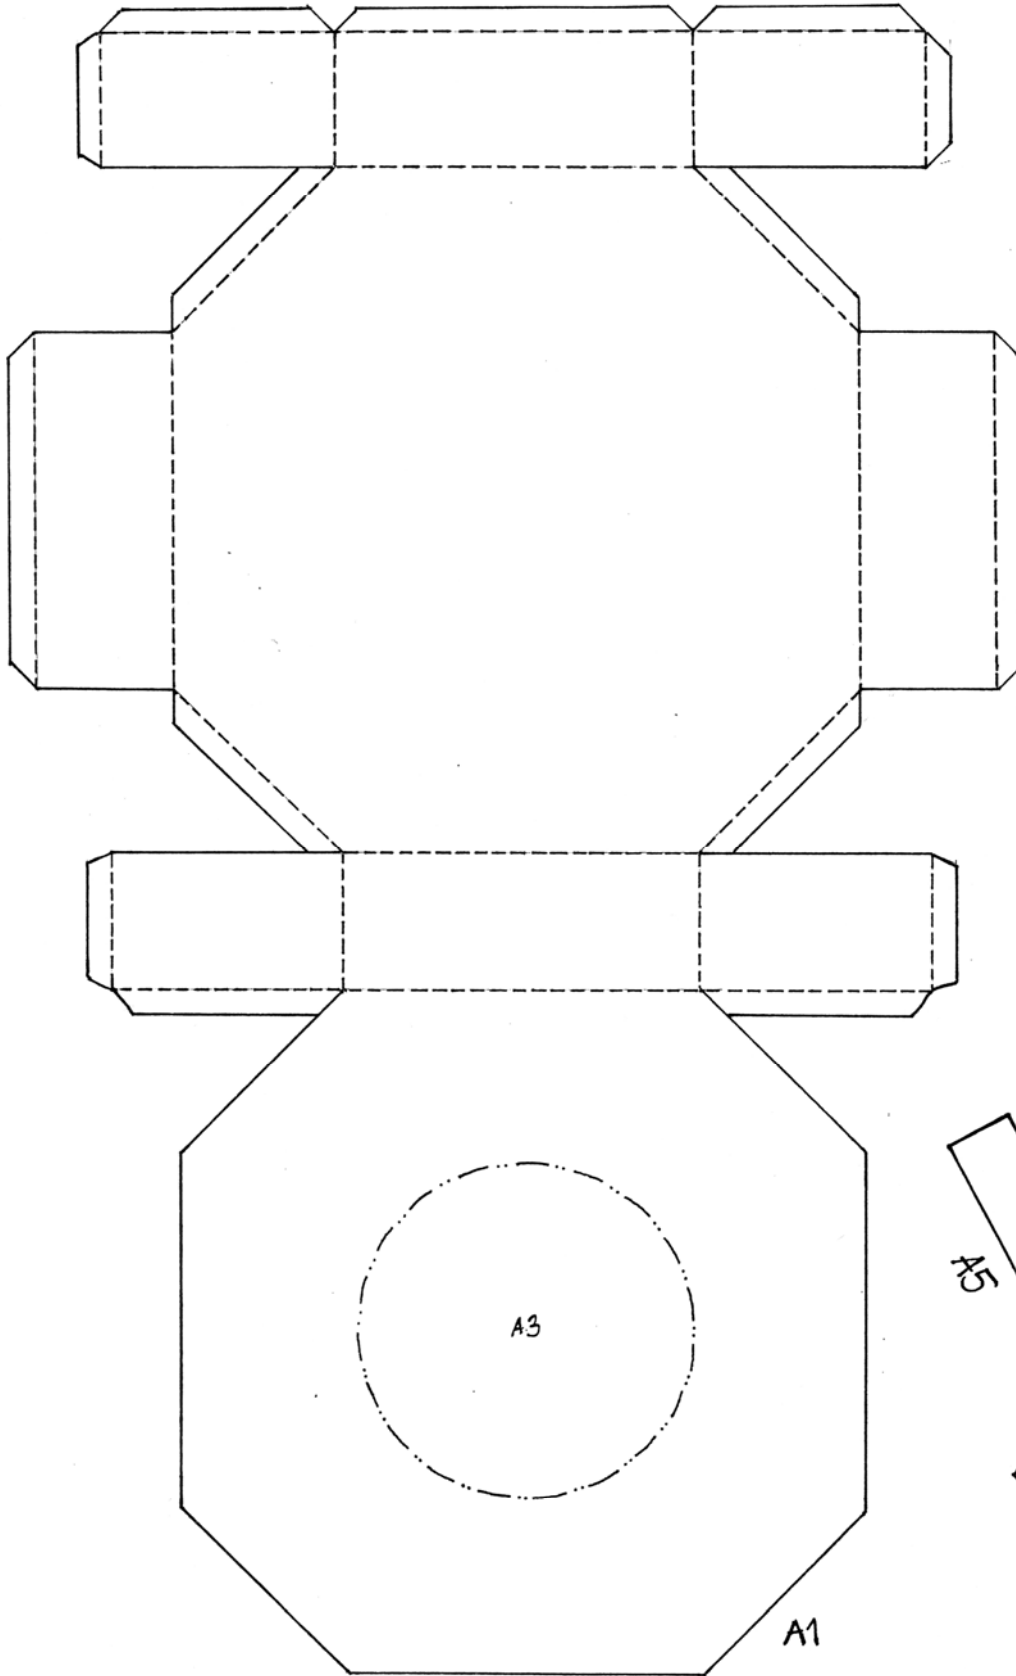

Model of the **ESA** Herschel telescope (scale 1:34) © Dirk Brockmann MMVII
Sheet 1 (suggested colour: dark blue)

Model of the **ESA** Herschel telescope (scale 1:34) © Dirk Brockmann MMVII
Sheet 2 (suggested colour: light green)

Model of the **ESA** Herschel telescope (scale 1:34) © Dirk Brockmann MMVII
Sheet 4 (suggested colour: dark grey)

D7

D3

D6b

D2

ESA astronaut - to give us an idea of size