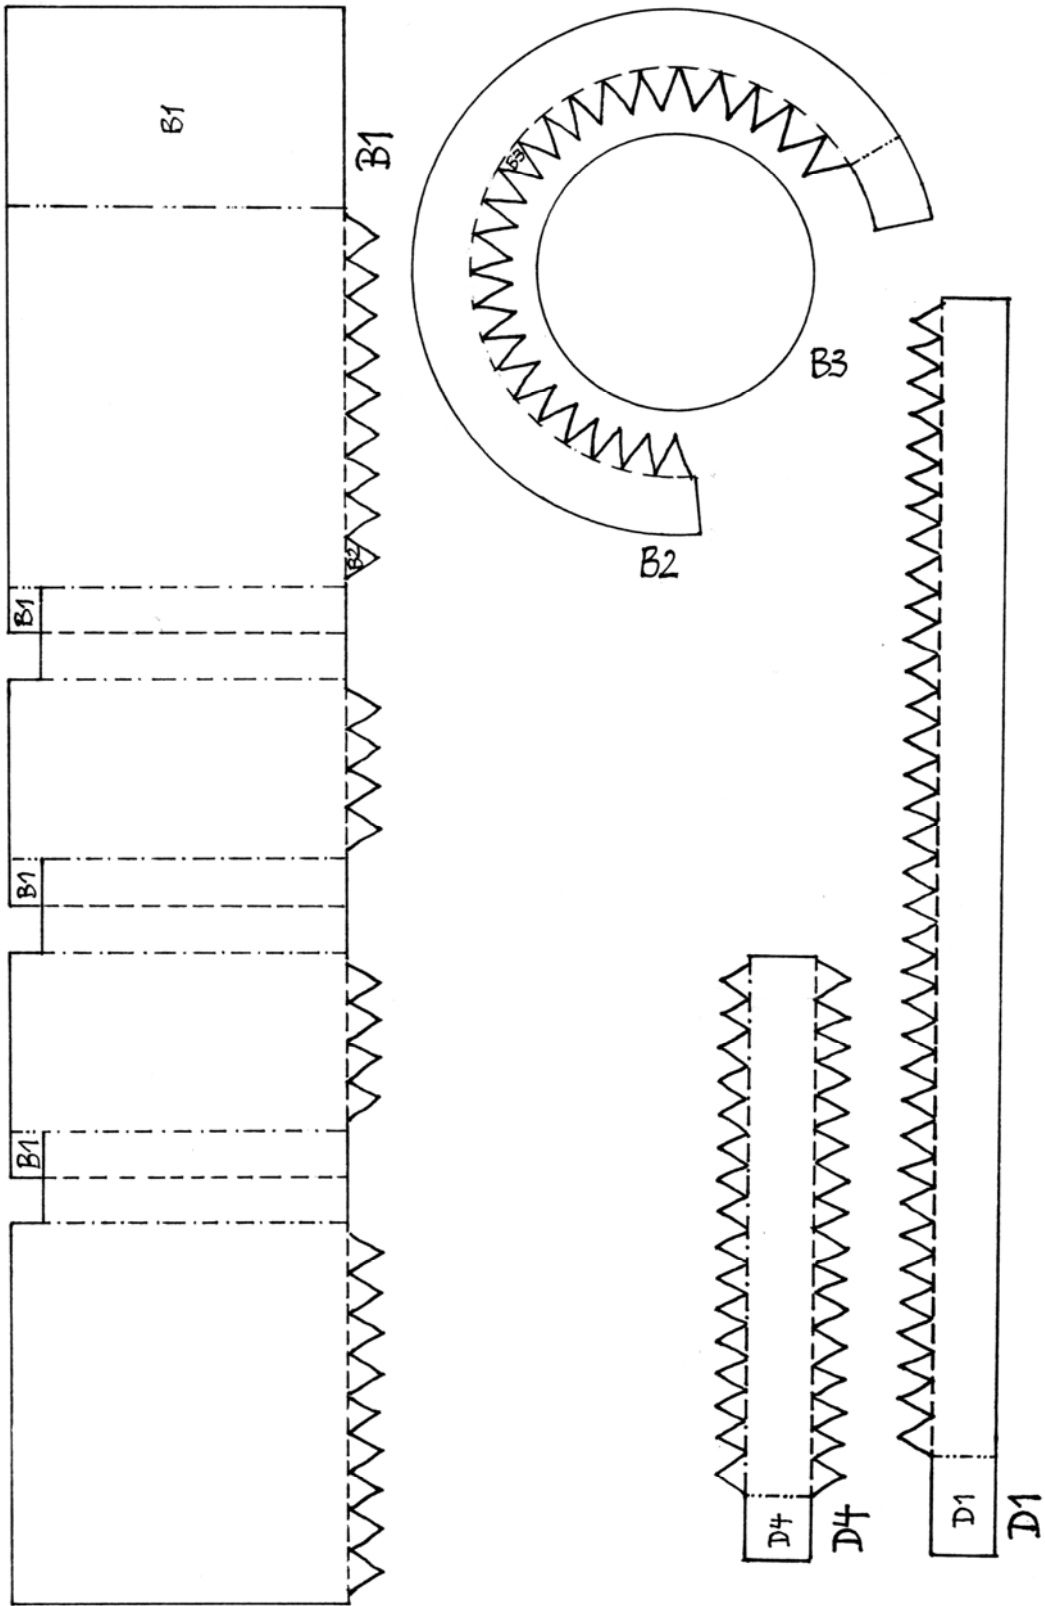

Model of the **ESA** Herschel telescope (scale 1:34) © Dirk Brockmann MMVII
Sheet 1 (suggested colour: dark blue)

Model of the **ESA** Herschel telescope (scale 1:34) © Dirk Brockmann MMVII
Sheet 2 (suggested colour: light green)

Model of the **ESA** Herschel telescope (scale 1:34) © Dirk Brockmann MMVII
Sheet 4 (suggested colour: dark grey)

D7

D3

D6b

D2

ESA astronaut - to give us an idea of size