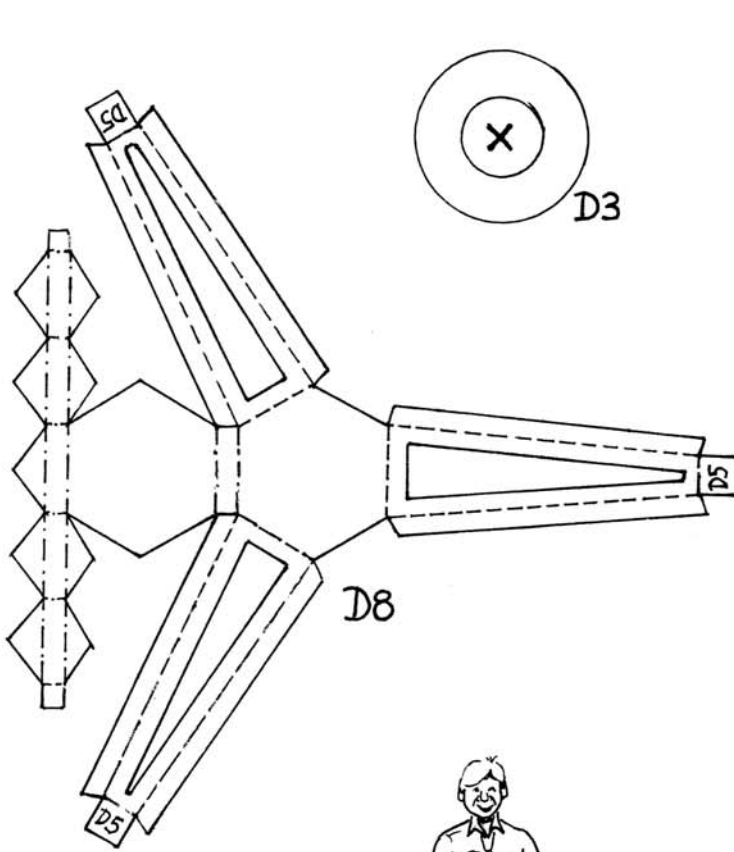

Model of the **ESA** Herschel telescope (scale 1:34) © Dirk Brockmann MMVII
Sheet 1 (suggested colour: dark blue)

Model of the **ESA** Herschel telescope (scale 1:34) © Dirk Brockmann MMVII
Sheet 2 (suggested colour: light green)

Model of the **ESA** Herschel telescope (scale 1:34) © Dirk Brockmann MMVII
Sheet 4 (suggested colour: dark grey)

D7

D3

D6b

D2

ESA astronaut - to give us an idea of size